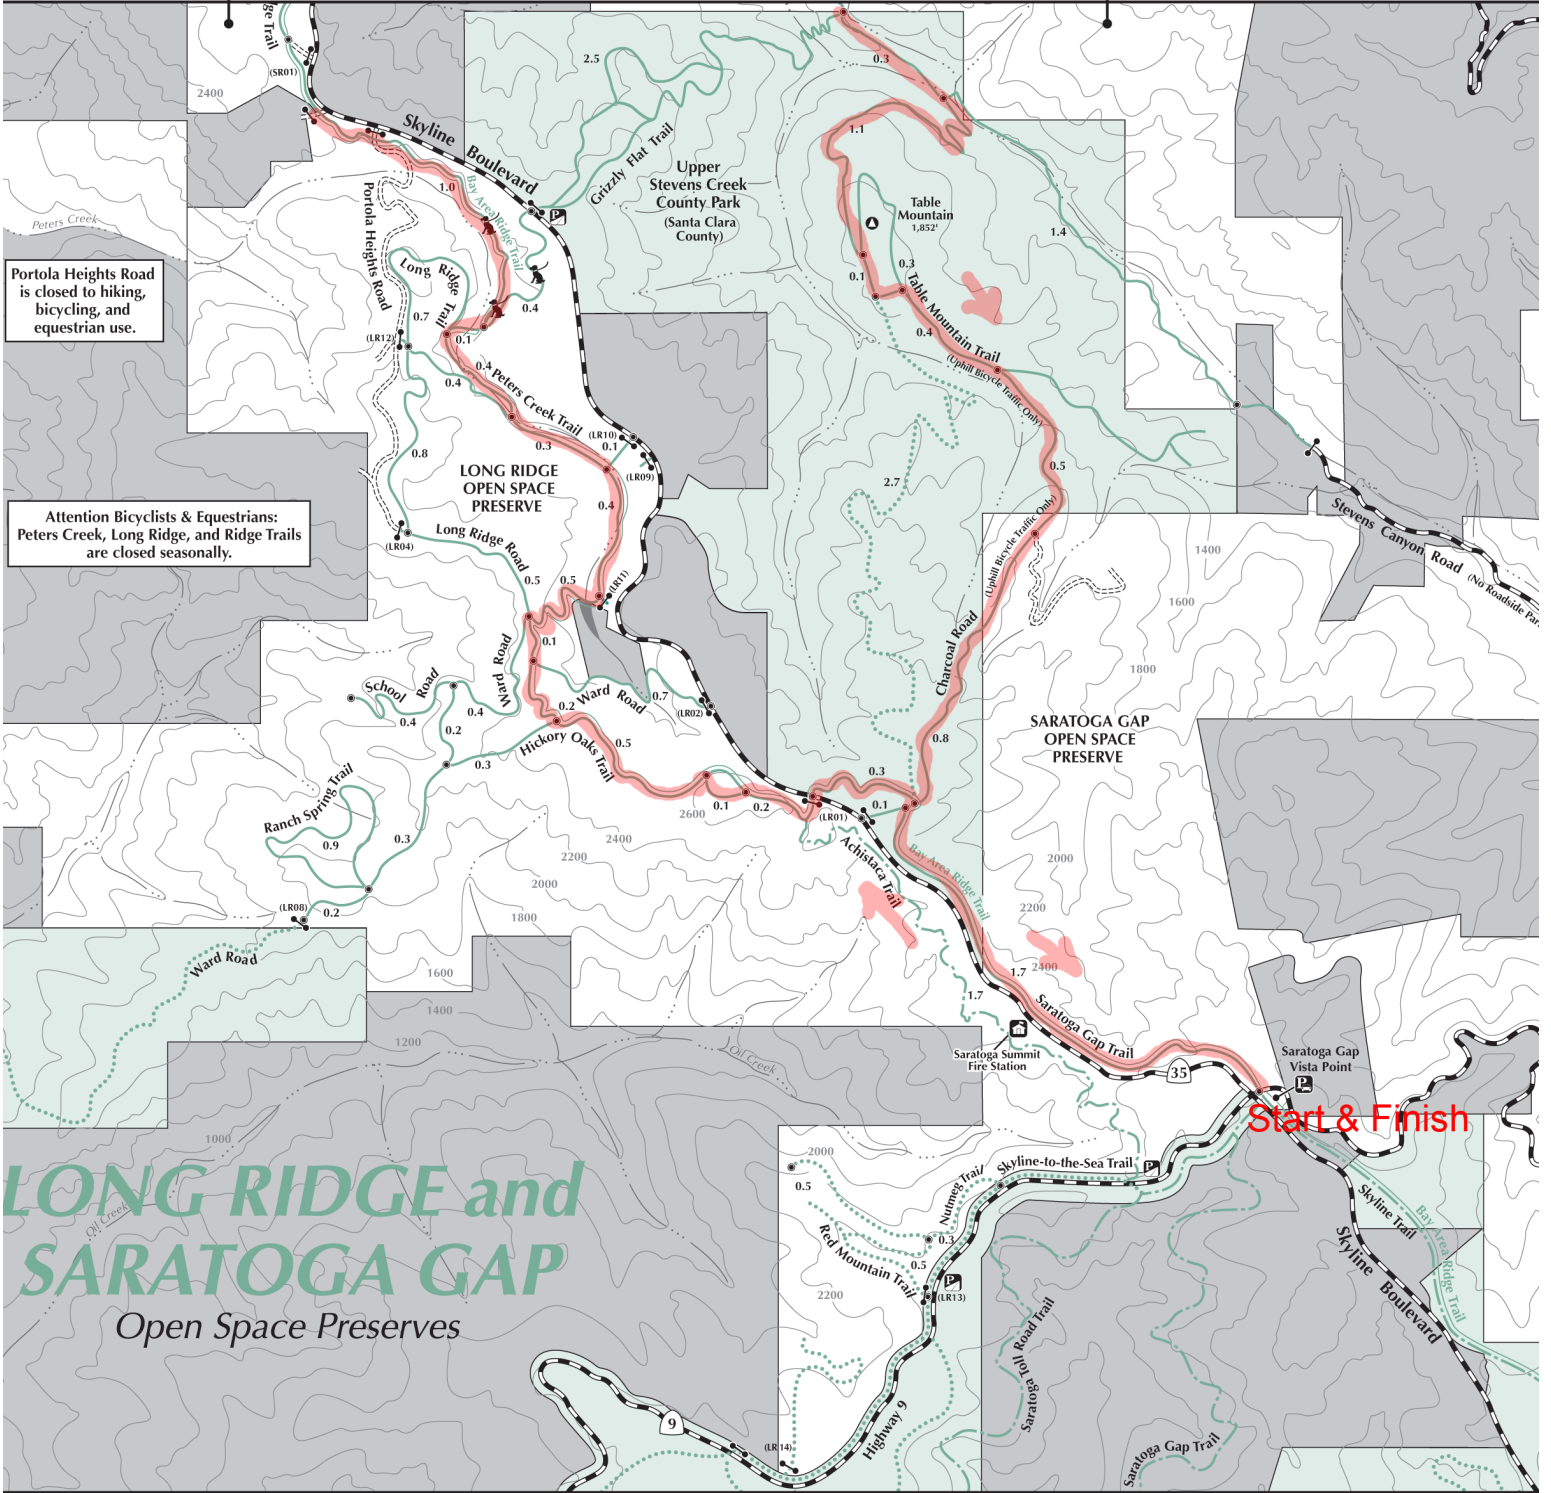

SKYLINE RIDGE OPEN SPACE PRESERVE

MONTE BELLO OPEN SPACE PRESERVE

Portola Heights Road is closed to hiking, bicycling, and equestrian use.

Attention Bicyclists & Equestrians: Peters Creek, Long Ridge, and Ridge Trails are closed seasonally.

Start & Finish

LONG RIDGE and SARATOGA GAP

Open Space Preserves